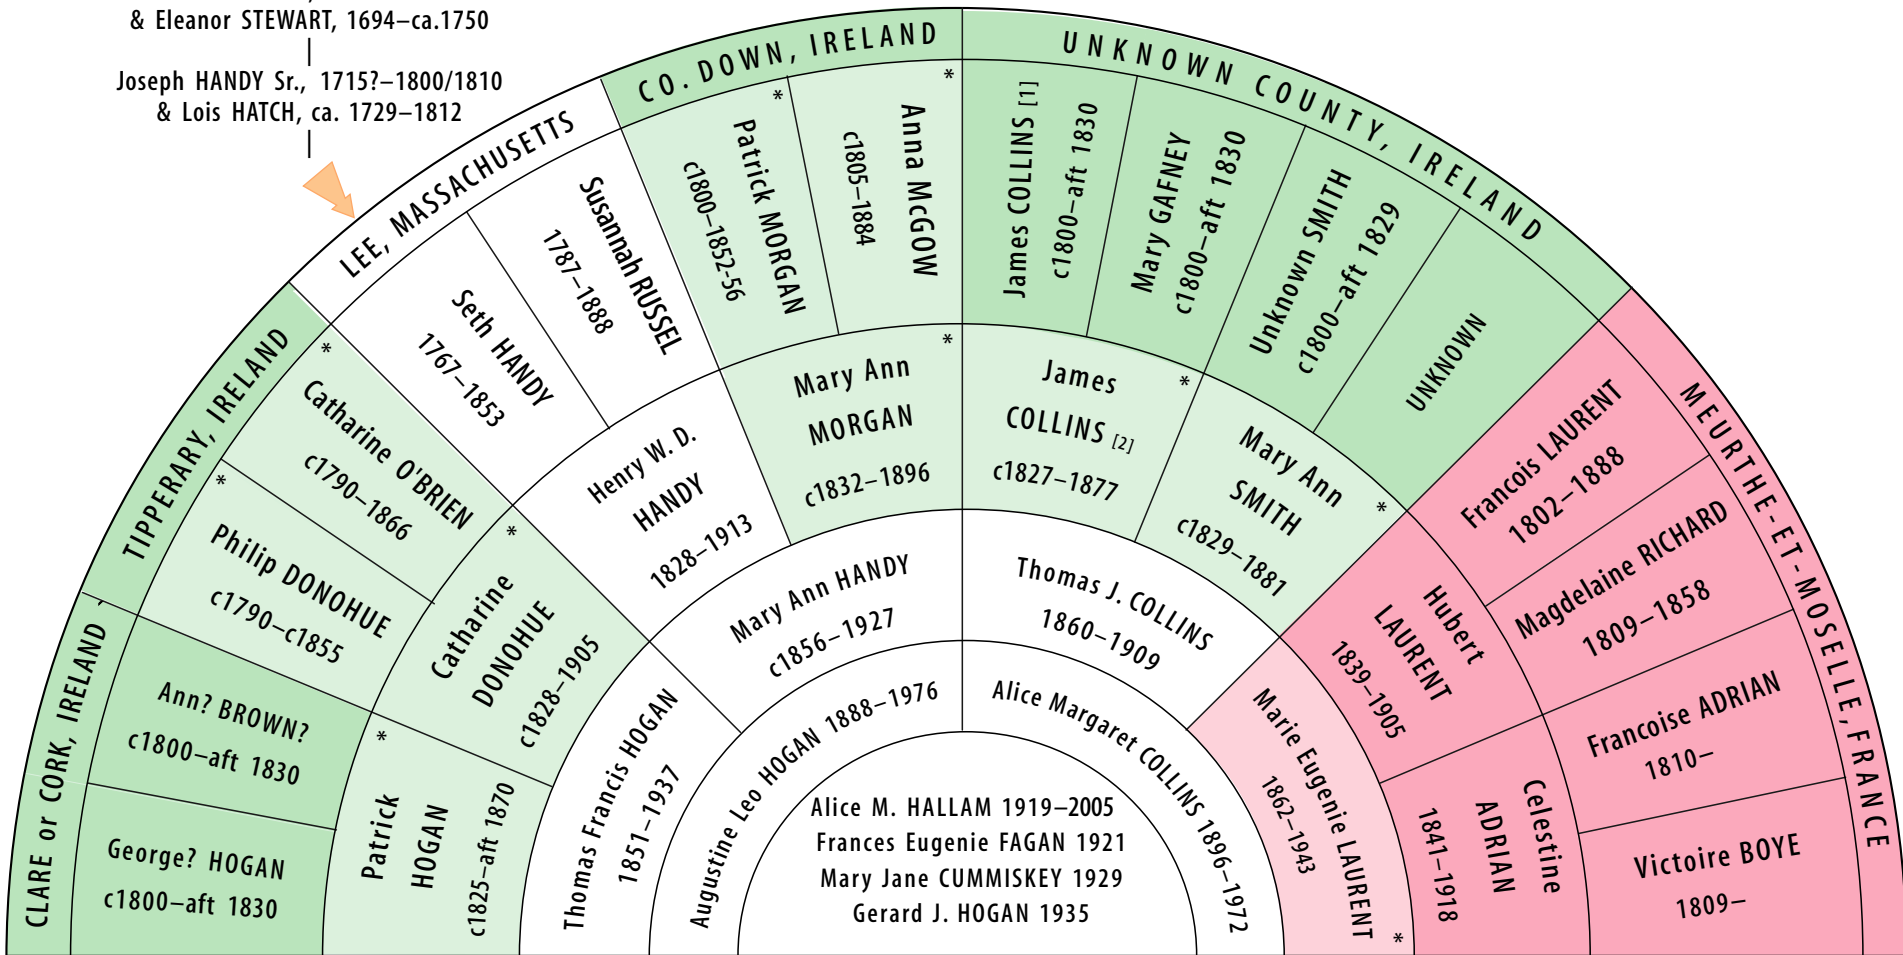

ENGLAND to SANDWICH, MASSACHUSETTS

* = known immigrants

* Richard HANDY, ca.1639 England—1719 Sandwich, Mass
& Hannah --?, ca. 1650—1732

Isaac HANDY, 1688—1762
& Eleanor STEWART, 1694—ca.1750

Joseph HANDY Sr., 1715?—1800/1810
& Lois HATCH, ca. 1729—1812

Manhattan/Queens → Brooklyn →

Long Island

← Brooklyn